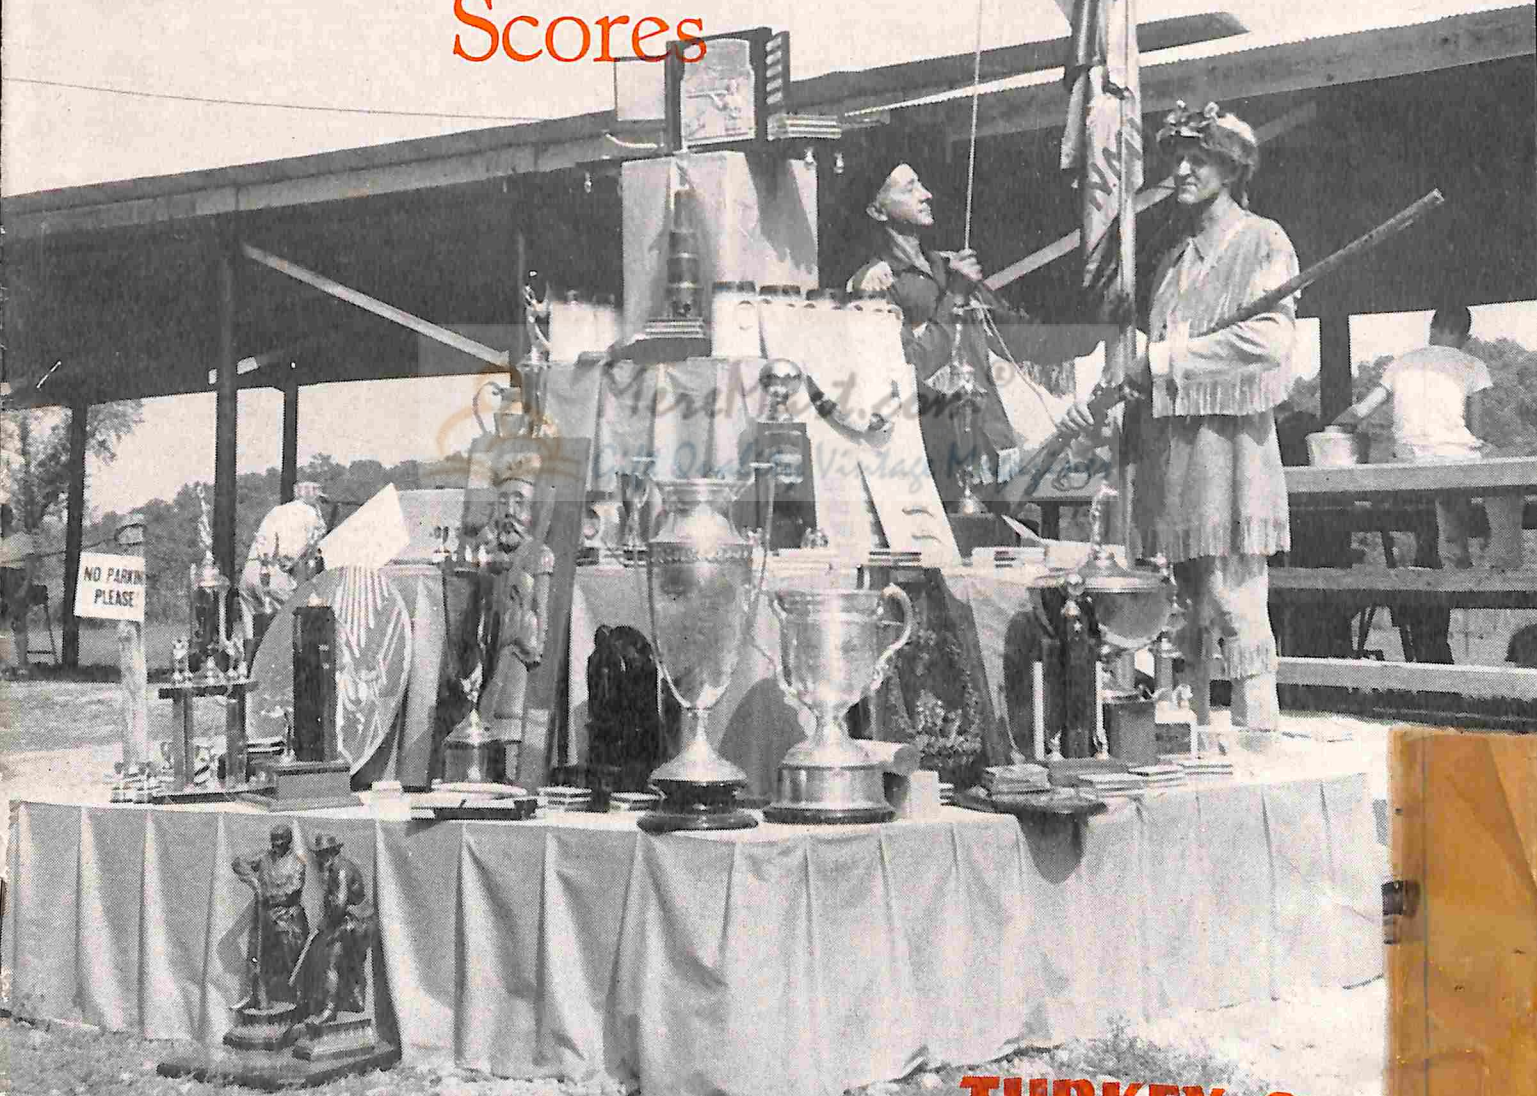

PRICE: 25 CENTS

National Match Scores

TURKEY SHOOT
OCT. 31 - NOV. 1
WALTER CLINE RANGE