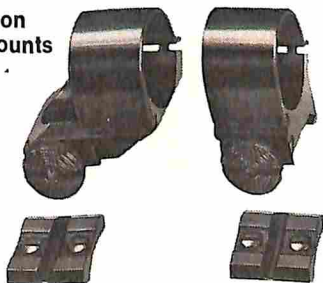

WEAVER MOUNTS THE GREAT AMERICAN SCOPE. OR 'MOST ANY OTHER SCOPE.

Weaver Tip-Off Mounts. No bases required. They clamp into rifle receiver grooves. Easy mounting without tools. 1" diameter for 1" scopes, \$8.00. 7/8" diameter for 22 scopes, \$3.00.

Weaver-Detachable Top Mounts. Made for complete reliability and precision accuracy under all hunting conditions. The locating and holding principle is exclusive with Weaver. \$9.95 complete.

Weaver-Pivot Mounts. They feature a quick pivoting action so the scope may be flipped aside for quick use of iron sights. When returned to sighting position, the scope is in perfect zero. \$12.50 complete.

Weaver Extension Top Mounts. Mounts scope forward for more eye relief, or farther back if required. \$11.00 complete.

Weaver N Mounts. Inexpensive and dependable. Designed for side-mounting both 22's and high powered rifles. \$2.00.

Weaver-Detachable Side Mounts. Designed for rifles that cannot take a top mount. Especially suitable for shorter scopes. \$9.95 complete.

Weaver makes the right mount to fit 'most any scope to 'most any rifle. Even those hard-to-fit problem rifles.