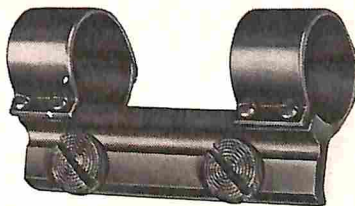

WEAVER MOUNTS THE GREAT AMERICAN SCOPE. OR 'MOST ANY OTHER SCOPE.

Weaver Tip-Off Mounts. No bases required. They clamp into rifle receiver grooves. Easy mounting without tools. 1" diameter for 1" scopes, \$8.00. 7/8" diameter for 22 scopes, \$3.00.

Weaver-Detachable Top Mounts. Made for complete reliability and precision accuracy under all hunting conditions. The locating and holding principle is exclusive with Weaver. \$9.95 complete.

Weaver-Pivot Mounts. They feature a quick pivoting action so the scope may be flipped aside for quick use of iron sights. When returned to sighting position, the scope is in perfect zero. \$12.50 complete.

Weaver Extension Top Mounts. Mounts scope forward for more eye relief, or farther back if required. \$11.00 complete.

Weaver N Mounts. Inexpensive and dependable. Designed for side-mounting both 22's and high powered rifles. \$2.00.

Weaver-Detachable Side Mounts. Designed for rifles that cannot take a top mount. Especially suitable for shorter scopes. \$9.95 complete.

Weaver makes the right mount to fit 'most any scope to 'most any rifle. Even those hard-to-fit problem rifles.