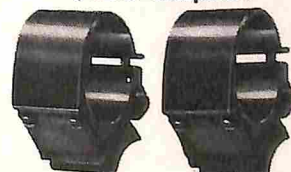

WEAVER MOUNTS THE GREAT AMERICAN SCOPE. OR 'MOST ANY OTHER SCOPE.

Weaver Tip-Off Mounts. No bases required. They clamp into rifle receiver grooves. Easy mounting without tools. 1" diameter for 1" scopes, \$8.00. 7/8" diameter for 22 scopes, \$3.00.

Weaver-Detachable Top Mounts. Made for complete reliability and precision accuracy under all hunting conditions. The locating and holding principle is exclusive with Weaver. \$9.95 complete.

Weaver-Pivot Mounts. They feature a quick pivoting action so the scope may be flipped aside for quick use of iron sights. When returned to sighting position, the scope is in perfect zero. \$12.50 complete.

Weaver Extension Top Mounts. Mounts scope forward for more eye relief, or farther back if required. \$11.00 complete.

Weaver N Mounts. Inexpensive and dependable. Designed for side-mounting both 22's and high powered rifles. \$2.00.

Weaver-Detachable Side Mounts. Designed for rifles that cannot take a top mount. Especially suitable for shorter scopes. \$9.95 complete.

Weaver makes the right mount to fit 'most any scope to 'most any rifle. Even those hard-to-fit problem rifles.