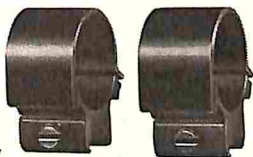

WEAVER MOUNTS THE GREAT AMERICAN SCOPE. OR 'MOST ANY OTHER SCOPE.

Weaver Tip-Off Mounts. No bases required. They clamp into rifle receiver grooves. Easy mounting without tools. 1" diameter for 1" scopes, \$8.00. 7/8" diameter for 22 scopes, \$3.00.

Weaver-Detachable Top Mounts. Made for complete reliability and precision accuracy under all hunting conditions. The locating and holding principle is exclusive with Weaver. \$9.95 complete.

Weaver-Pivot Mounts. They feature a quick pivoting action so the scope may be flipped aside for quick use of iron sights. When returned to sighting position, the scope is in perfect zero. \$12.50 complete.

Weaver Extension Top Mounts. Mounts scope forward for more eye relief, or farther back if required. \$11.00 complete.

Weaver N Mounts. Inexpensive and dependable. Designed for side-mounting both 22's and high powered rifles. \$2.00.

Weaver-Detachable Side Mounts. Designed for rifles that cannot take a top mount. Especially suitable for shorter scopes. \$9.95 complete.

Weaver makes the right mount to fit 'most any scope to 'most any rifle. Even those hard-to-fit problem rifles.