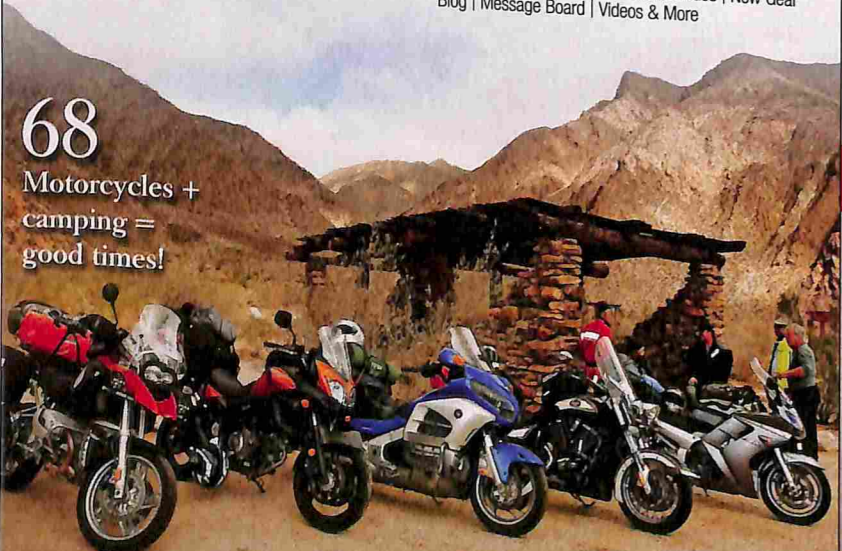

contents

MOTORCYCLING AT ITS BEST

JULY 2012 / Volume 39 / Number 07

riders

28 All the cool of a limited-edition custom without the effort.

riders

features

RIDDEN & RATED ..... [28]

Rising Star
The first bike in Star's new Custom Line is a doozy.

ON THE ROAD ..... [36]

West on the Old Road
Connecting points A and B on New York's US 20.

A DRUM ROLL, PLEASE [48]

Rider's 2012 Motorcycle of the Year
And the winner is....

CAMPING CHALLENGE [68]

Ride to Live, Live to Camp
Five bikes, five guys, one big yellow tent.

WTF DEPARTMENT ..... [82]

Tales from the Dark Side
Those are *what* kind of tires?

ON THE COVER: The new Raider SCL has the exclusivity of a cool custom with the dependability of Star Motorcycles' factory backing, and great performance to boot. Photo by Riles and Nelson.

VISIT US ON OUR WEBSITE:
www.ridermagazine.com
Latest News | Road Tests | Favorite Rides | New Gear Blog | Message Board | Videos & More

68 Motorcycles + camping = good times!

departments

9] **ONE-TRACK MIND**
Camping Challenged

10] **RESPONSE**

14] **KICKSTARTS**
2012 Star Motorcycles

20] **RIDING AROUND**
Moto-Electra

24] **ROAD TALES**
Superstitions: Gravity Pockets, Black Cats, Etc.

26] **RIDING WELL**
Dream Weaver

90 The beauty and great roads of the Redwood Coast.

90] **FAVORITE RIDE**
Two-Up on the Redwood Coast

96] **HANDS ON**
Traxion Dynamics GL1800 Suspension Upgrades

112] **NEW & COOL**

116] **RIDER'S MALL**

124] **ADVERTISER INDEX**

126] **RETROSPECTIVE**
Kawasaki KZ750-E, 1980-1982

gearlab

102 **Gear:** Ventura Mistral I Bike-Pack Kit

104 **Gear:** Macna Geo Jacket

106 **Gear:** Redverz Series II Expedition Tent

110 **Gear:** Shad SH48 Top Case and SH43 Side Cases

MereMart.com®
Vintage Magazines for Special People

★ ★ ★ ★ ★ ★ ★ ★ ★ ★ ★ ★ ★ ★ ★ ★
THE HEART OF A RAM HAS EIGHT CHAMBERS

★ ★ ★ ★ ★ ★ ★ ★ ★ ★ ★ ★ ★ ★ ★ ★
RAM 1500

390 HP • **20MPG** HWY¹ • **HEMI V8**²